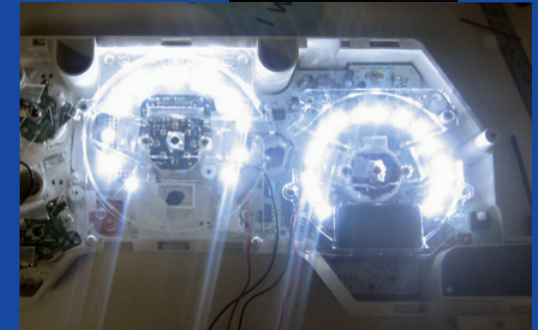

MAZDA RX-7 FD BLACK FACE METER

speed 300km
taco 10000rpm
lighting +48LED chips

super ★ **AUTOBACS**
CHIBA NAGANUMA "WOOV FACTORY"

CYBER STORK
REAL MATERIAL