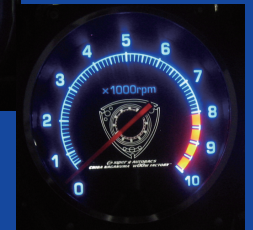

MAZDA RX-7 FD BLACK FACE METER

speed 300km
taco 10000rpm
lighting +48LED chips

super ★ **AUTOBACS**
CHIBA NAGANUMA "WOOV FACTORY"

CYBER STORK
REAL MATERIAL